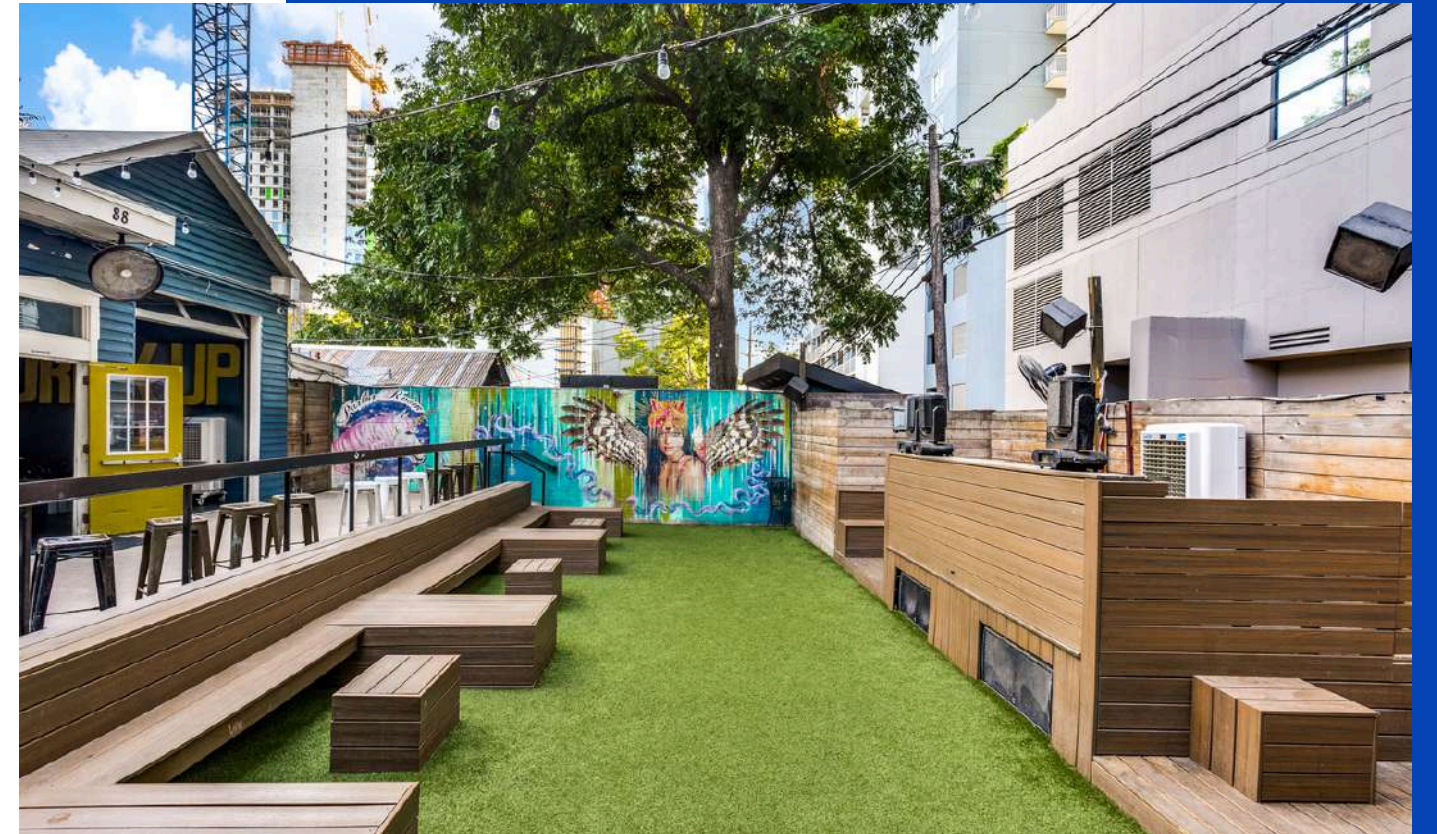

## PARLOR ROOM

Located in the heart of The Rainey Street Historic District, Parlor Room is an original Craftsman house redesigned into a fun and trendy local hot spot featuring craft cocktails and craft beer on tap. with 2 full-service bars and large patio with outdoor seating. Parlor Room is the perfect venue for an afternoon cocktail with a group of friends or a private event.