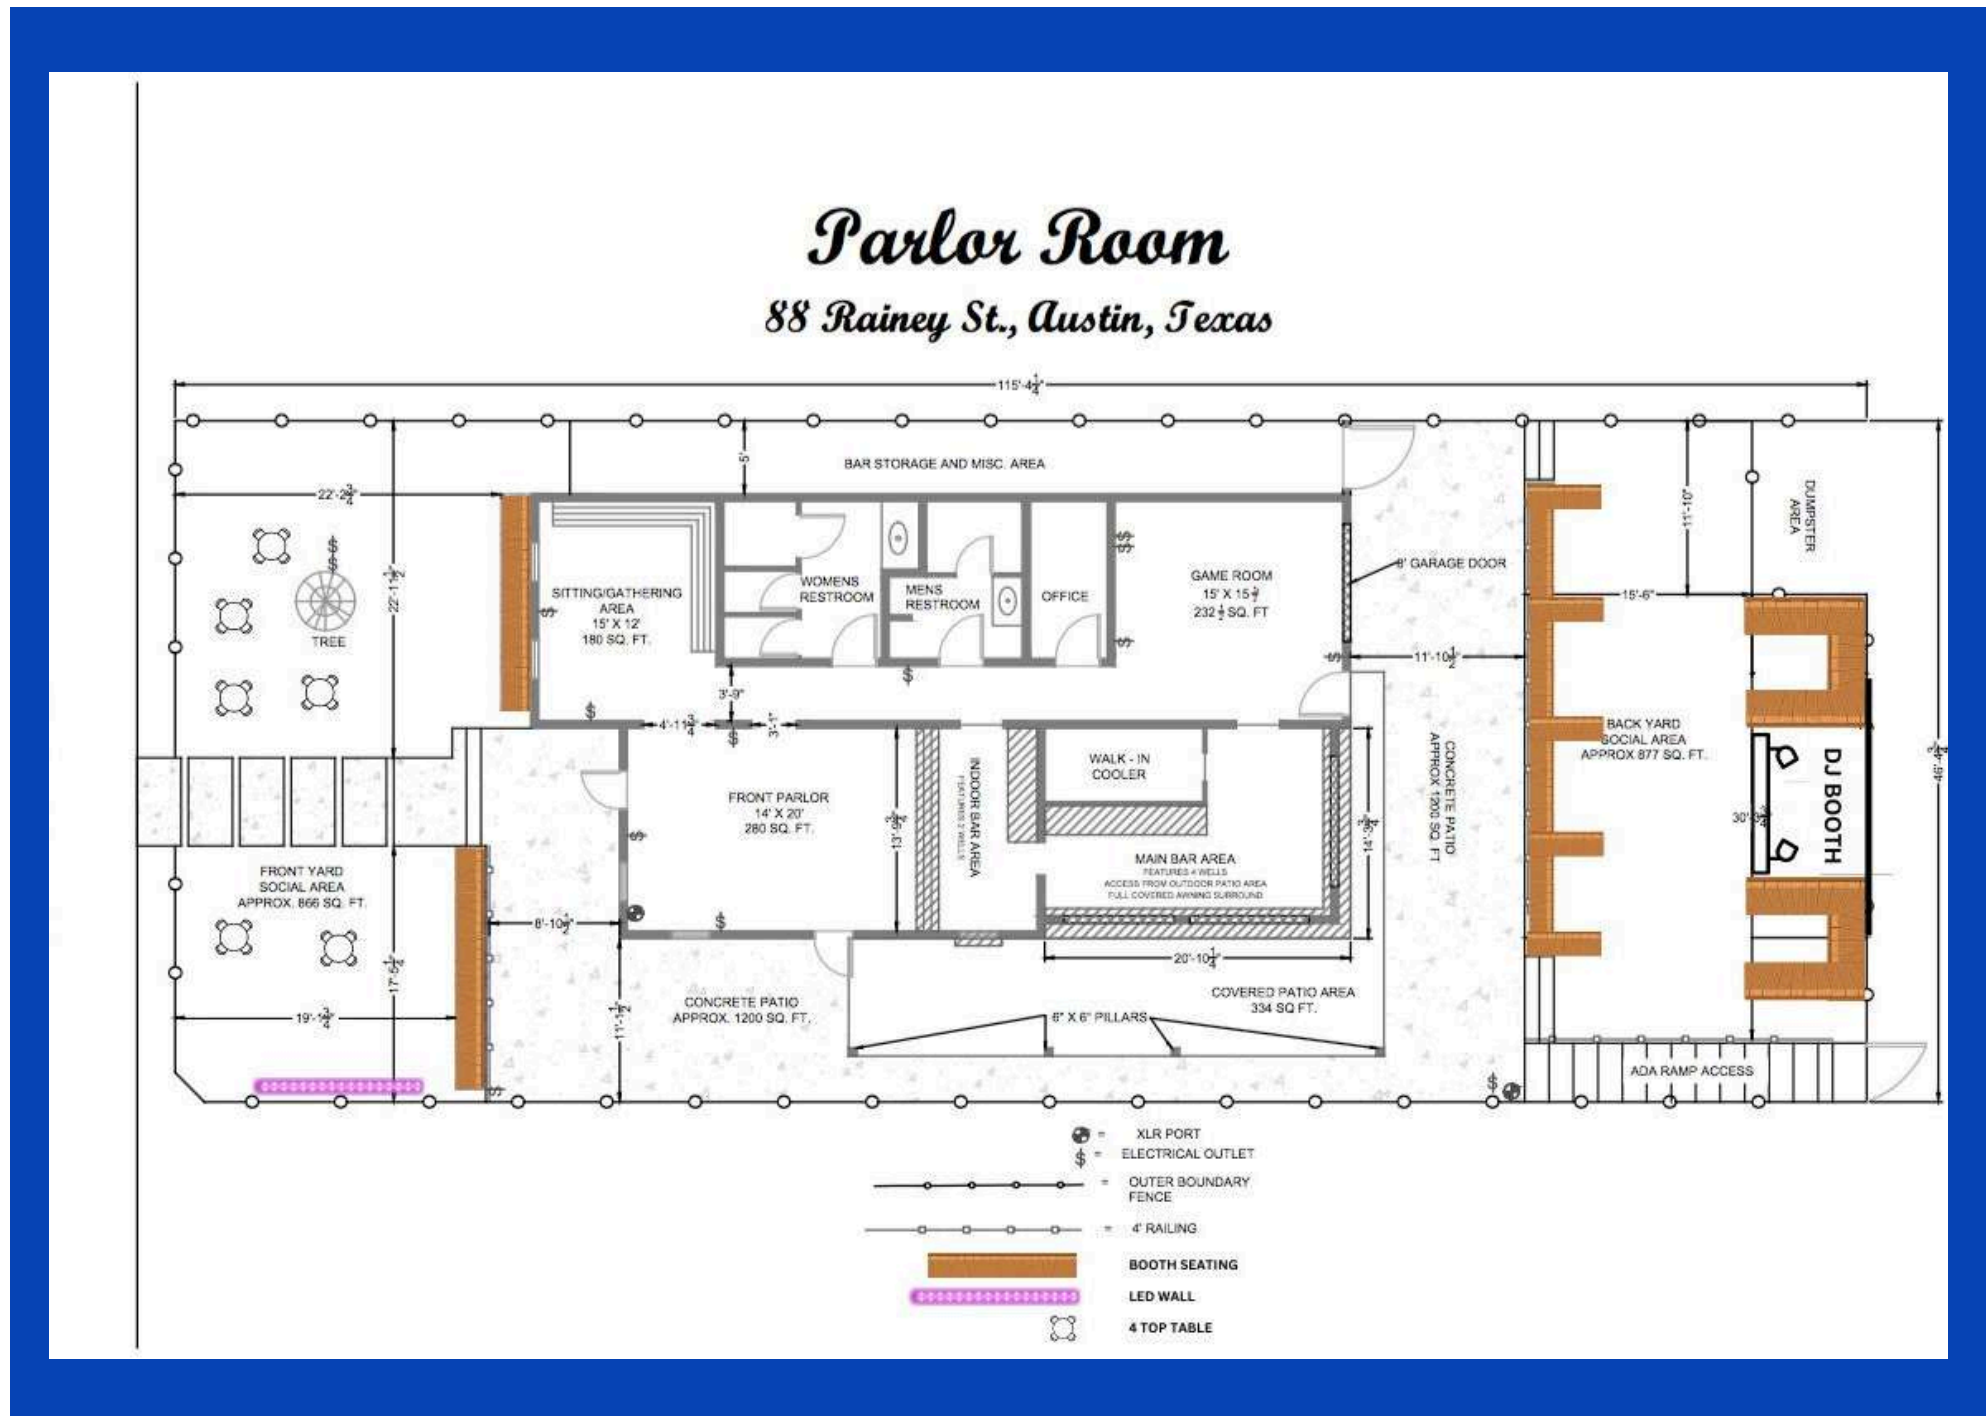

## PARLOR ROOM

Located in the heart of The Rainey Street Historic District, Parlor Room is an original Craftsman house redesigned into a fun and trendy local hot spot featuring craft cocktails and craft beer on tap. with 2 full-service bars and large patio with outdoor seating. Parlor Room is the perfect venue for an afternoon cocktail with a group of friends or a private event.

## HIGHLIGHTS

- APPROX. 1,030 SQ FT UNDER ROOF
- APPROX. 2,950 SQ FT OUTSIDE
- TOTAL CAPACITY 292
- 2 FULL-SERVICE BARS
- LED WALL
- (4) 50 INCH TVS
- (1) 70 INCH TV
- BASSBOSS SOUND SYSTEM

# PARLOR ROOM

## FLOORPLAN

Capacity  
Inside 52  
Patio 26  
Yard 214

Total Standing 292  
Total Seated 85

ATX  
*Parlor Room*  
craft & soul